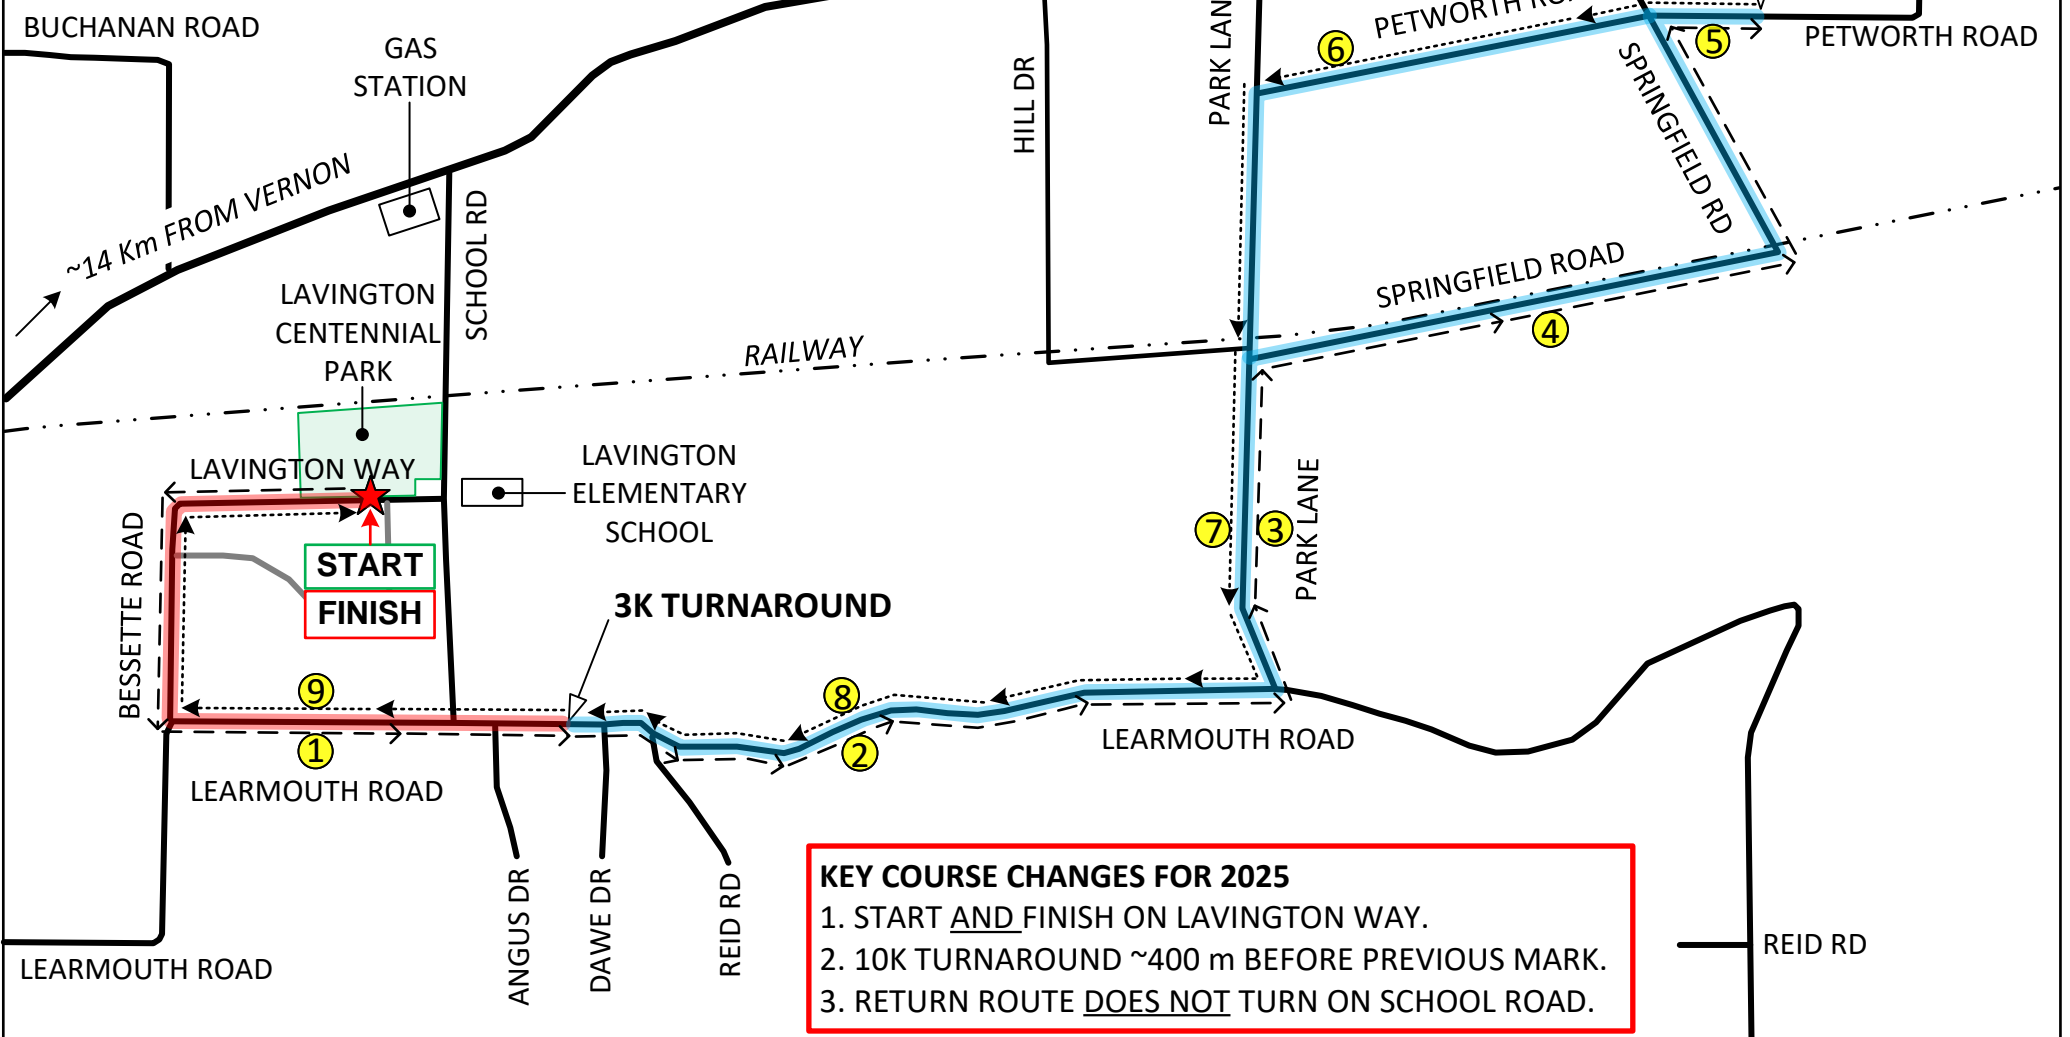

# THE STARTING BLOCK 10K RACE and 3K FUN RUN

NEW COURSES FOR 2025 –  
10K TO BE CERTIFIED FOR 2026

SCALE 1:14,000 WHEN PRINTED ON 8.5 X 11" PAGE

**LEGEND**

- 10K ROUTE
- 3K & 10K ROUTE
- OUT
- BACK
- KM MARKER

**KEY COURSE CHANGES FOR 2025**

1. START AND FINISH ON LAVINGTON WAY.
2. 10K TURNAROUND ~400 m BEFORE PREVIOUS MARK.
3. RETURN ROUTE DOES NOT TURN ON SCHOOL ROAD.